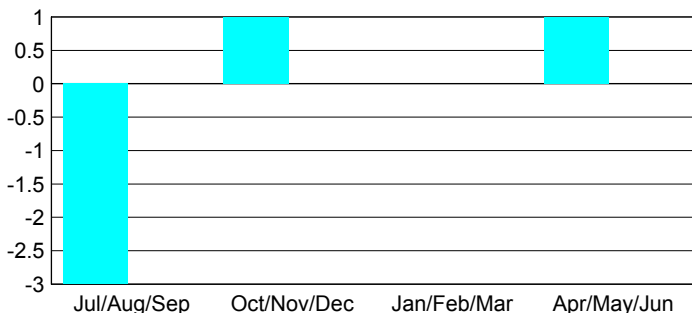

GMT: **BYEONG-DEOK KIM**

Location: **REPUBLIC OF KOREA**

GMT CA: **5**

CLUBS

Month	New Club Goal	Actual New Clubs	Actual Dropped Clubs	Gain/Loss of Clubs
2012-2013				
Jul/Aug/Sep	0	0	3	-3
Oct/Nov/Dec	0	1	0	1
Jan/Feb/Mar	0	0	0	0
Apr/May/Jun	0	1	0	1
Totals	0	2	3	-1

Club Results 2012-2013

Goal, New, Dropped, Gain/Loss

YTD Status Quo Clubs 2012-2013

Status Quo Clubs Compared to Status Quo Members

Club Gain/Loss 2012-2013

MEMBERSHIP

Month	Net Memb Goal	Actual New Memb	Actual Dropped Memb	Gain/Loss of Memb
2012-2013				
Jul/Aug/Sep	100	220	301	-81
Oct/Nov/Dec	100	127	110	17
Jan/Feb/Mar	50	120	127	-7
Apr/May/Jun	50	213	250	-37
Totals	300	680	788	-108

Membership Results 2012-2013

Goal, New, Dropped, Gain/Loss

Gender Comparison 2012-2013

Membership Gain/Loss 2012-2013