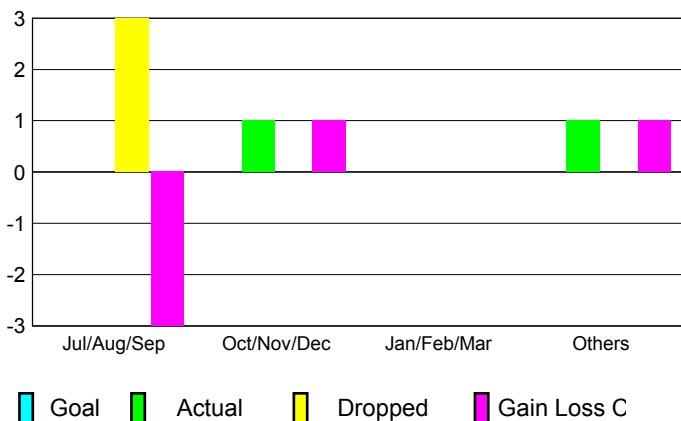

GMT: **BYEONG-DEOK KIM**

Location: **REPUBLIC OF KOREA**

GMT CA: **5**

CLUBS

Month	New Club Goal	Actual New Clubs	Actual Dropped Clubs	Gain/Loss of Clubs
2012-2013				
Jul/Aug/Sep	0	0	3	-3
Oct/Nov/Dec	0	1	0	1
Jan/Feb/Mar	0	0	0	0
Apr/May/Jun	0	1	0	1
Totals	0	2	3	-1

Club Results 2012-2013

Goal, New, Dropped, Gain/Loss

YTD Status Quo Clubs 2012-2013

Status Quo Clubs Compared to Status Quo Members

Club Gain/Loss 2012-2013

MEMBERSHIP

Month	Net Memb Goal	Actual New Memb	Actual Dropped Memb	Gain/Loss of Memb
2012-2013				
Jul/Aug/Sep	100	220	301	-81
Oct/Nov/Dec	100	127	110	17
Jan/Feb/Mar	50	120	127	-7
Apr/May/Jun	50	213	250	-37
Totals	300	680	788	-108