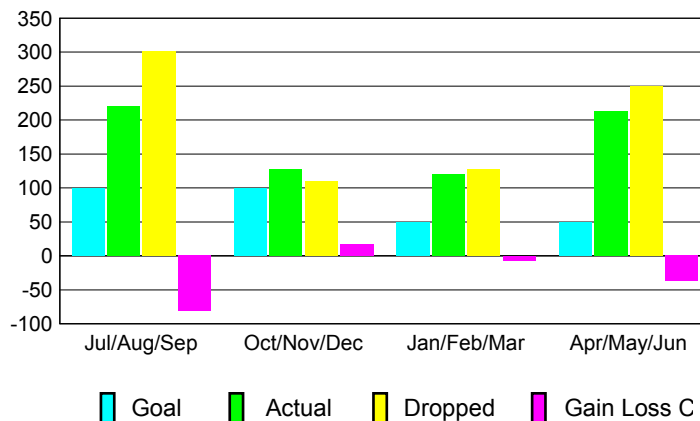

GMT: **BYEONG-DEOK KIM**

Location: **REPUBLIC OF KOREA**

GMT CA: **5**

CLUBS

Month	New Club Goal	Actual New Clubs	Actual Dropped Clubs	Gain/Loss of Clubs
2012-2013				
Jul/Aug/Sep	0	0	3	-3
Oct/Nov/Dec	0	1	0	1
Jan/Feb/Mar	0	0	0	0
Apr/May/Jun	0	1	0	1
Totals	0	2	3	-1

Club Results 2012-2013

Goal, New, Dropped, Gain/Loss

YTD Status Quo Clubs 2012-2013

Status Quo Clubs Compared to Status Quo Members

Club Gain/Loss 2012-2013

MEMBERSHIP

Month	Net Memb Goal	Actual New Memb	Actual Dropped Memb	Gain/Loss of Memb
2012-2013				
Jul/Aug/Sep	100	220	301	-81
Oct/Nov/Dec	100	127	110	17
Jan/Feb/Mar	50	120	127	-7
Apr/May/Jun	50	213	250	-37
Totals	300	680	788	-108

Membership Results 2012-2013

Goal, New, Dropped, Gain/Loss

Gender Comparison 2012-2013

Membership Gain/Loss 2012-2013