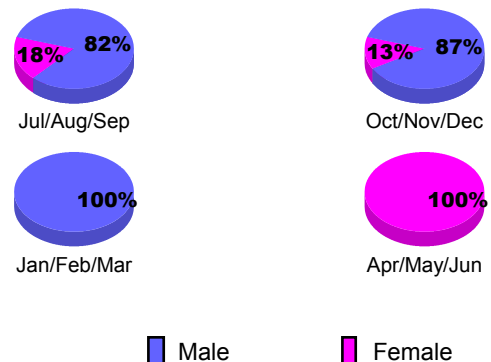

Club Results 2012-2013

Goal, New, Dropped, Gain/Loss

YTD Status Quo Clubs 2012-2013

Status Quo Clubs Compared to Status Quo Members

Club Gain/Loss 2012-2013

MEMBERSHIP

Month	Net Memb Goal	Actual New Memb	Actual Dropped Memb	Gain/Loss of Memb
2012-2013				
Jul/Aug/Sep	100	220	301	-81
Oct/Nov/Dec	100	127	110	17
Jan/Feb/Mar	50	120	127	-7
Apr/May/Jun	50	213	250	-37
Totals	300	680	788	-108

Membership Results 2012-2013

Goal, New, Dropped, Gain/Loss

Gender Comparison 2012-2013

Membership Gain/Loss 2012-2013